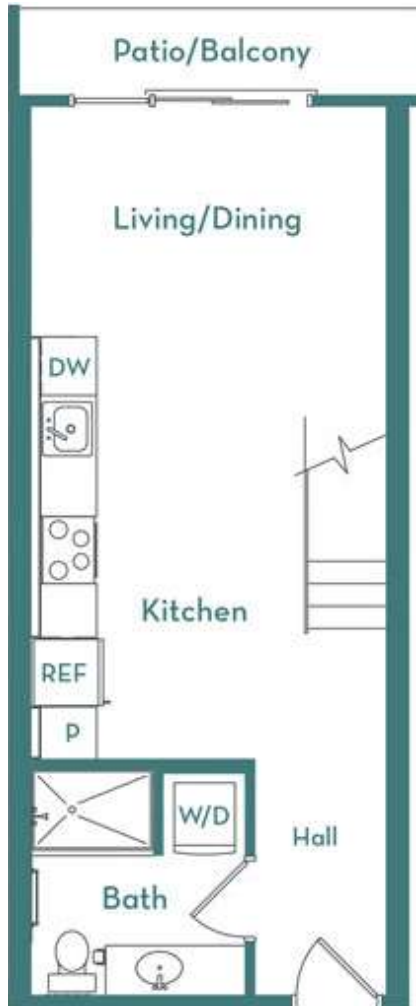

SL

STUDIO / 1 BATH

702

SQ. FT.

pearl  biltmore

2323 E. Highland | Phoenix, AZ 85016

www.pearlbiltmore.com

Floor plans are artist's rendering. All dimensions are approximate. Actual product and specifications may vary in dimension or detail. Not all features are available in every apartment. Prices and availability are subject to change. Please see a representative for details.