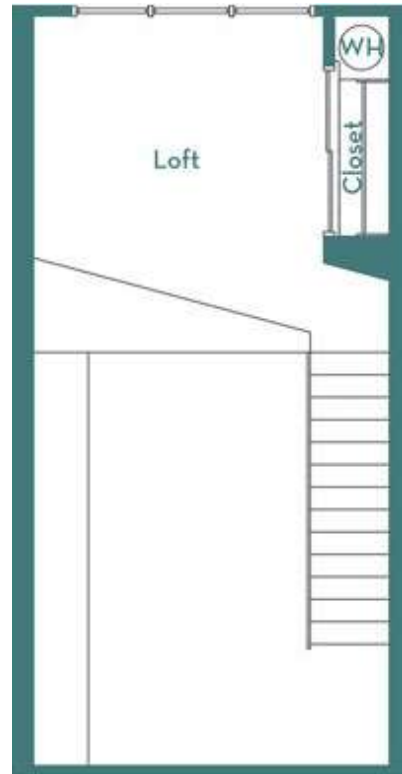

SL

STUDIO / 1 BATH

702

SQ. FT.

pearl  biltmore

2323 E. Highland | Phoenix, AZ 85016

www.pearlbiltmore.com

Floor plans are artist's rendering. All dimensions are approximate. Actual product and specifications may vary in dimension or detail. Not all features are available in every apartment. Prices and availability are subject to change. Please see a representative for details.