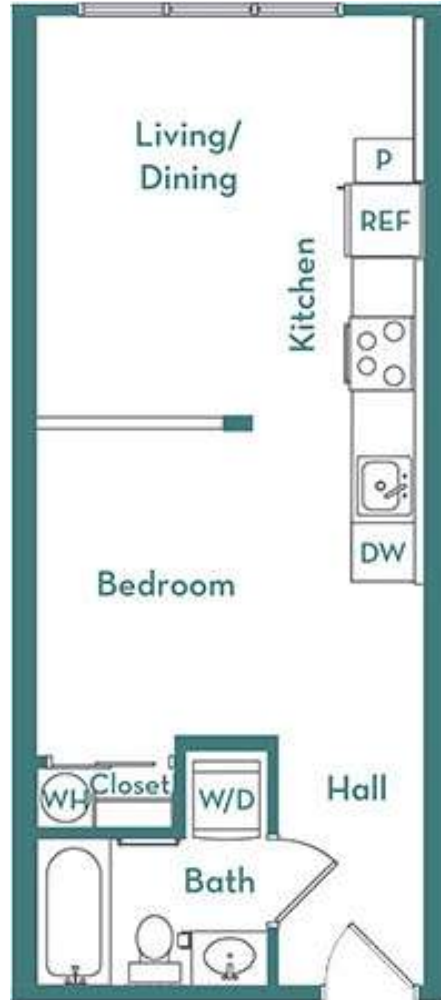

S1.1

STUDIO / 1 BATH

476

SQ. FT.

pearl  biltmore

2323 E. Highland | Phoenix, AZ 85016

www.pearlbiltmore.com

Floor plans are artist's rendering. All dimensions are approximate. Actual product and specifications may vary in dimension or detail. Not all features are available in every apartment. Prices and availability are subject to change. Please see a representative for details.