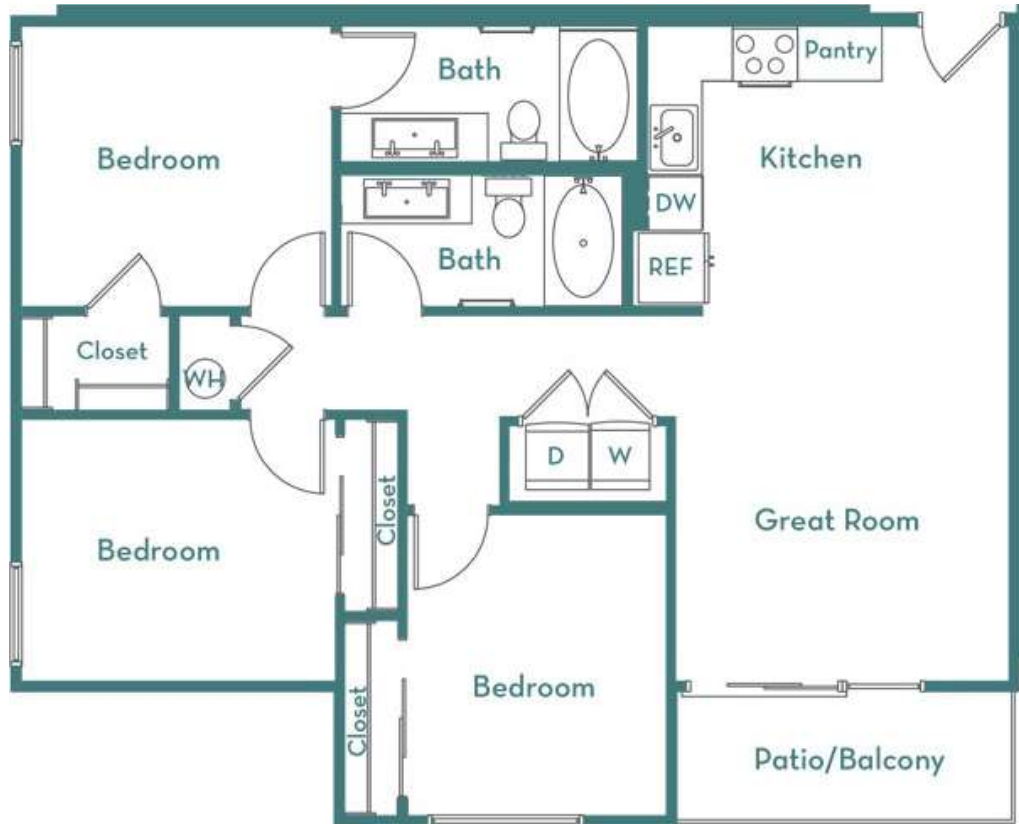

D1

3 BED / 2 BATH

1076

SQ. FT.

pearl  biltmore

2323 E. Highland | Phoenix, AZ 85016

www.pearlbiltmore.com

Floor plans are artist's rendering. All dimensions are approximate. Actual product and specifications may vary in dimension or detail. Not all features are available in every apartment. Prices and availability are subject to change. Please see a representative for details.