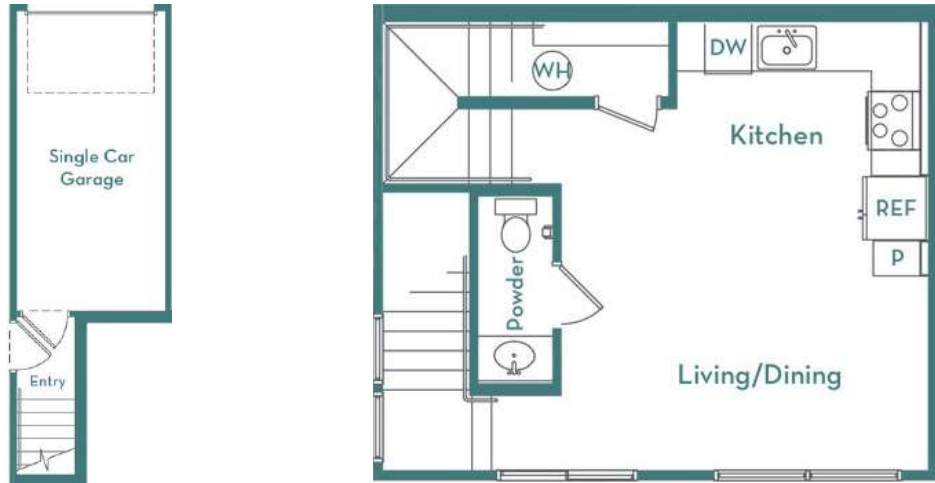

# C3

2 BED / 2.5 BATH

# 1007

SQ. FT.

pearl  biltmore

2323 E. Highland | Phoenix, AZ 85016

[www.pearlbiltmore.com](http://www.pearlbiltmore.com)

Floor plans are artist's rendering. All dimensions are approximate. Actual product and specifications may vary in dimension or detail. Not all features are available in every apartment. Prices and availability are subject to change. Please see a representative for details.