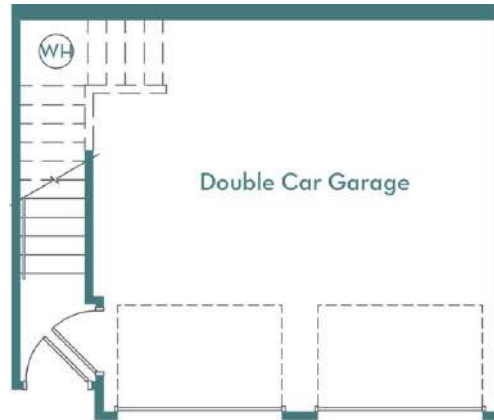

C2

2 BED / 2.5 BATH

1007

SQ. FT.

pearl  biltmore

2323 E. Highland | Phoenix, AZ 85016

www.pearlbiltmore.com

Floor plans are artist's rendering. All dimensions are approximate. Actual product and specifications may vary in dimension or detail. Not all features are available in every apartment. Prices and availability are subject to change. Please see a representative for details.