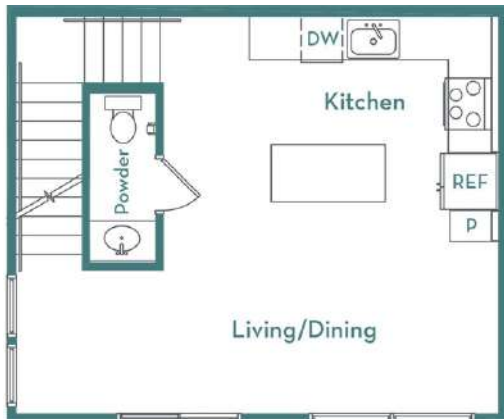

C2

2 BED / 2.5 BATH

1007

SQ. FT.

pearl  biltmore

2323 E. Highland | Phoenix, AZ 85016

www.pearlbiltmore.com

Floor plans are artist's rendering. All dimensions are approximate. Actual product and specifications may vary in dimension or detail. Not all features are available in every apartment. Prices and availability are subject to change. Please see a representative for details.