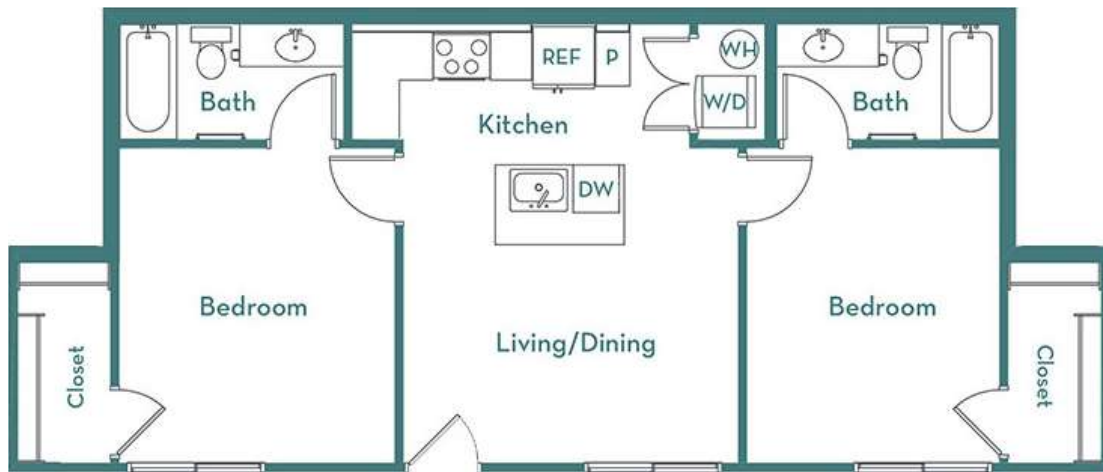

# C1

2 BED / 2 BATH

# 857

SQ. FT.

pearl  biltmore

2323 E. Highland | Phoenix, AZ 85016

[www.pearlbiltmore.com](http://www.pearlbiltmore.com)

Floor plans are artist's rendering. All dimensions are approximate. Actual product and specifications may vary in dimension or detail. Not all features are available in every apartment. Prices and availability are subject to change. Please see a representative for details.