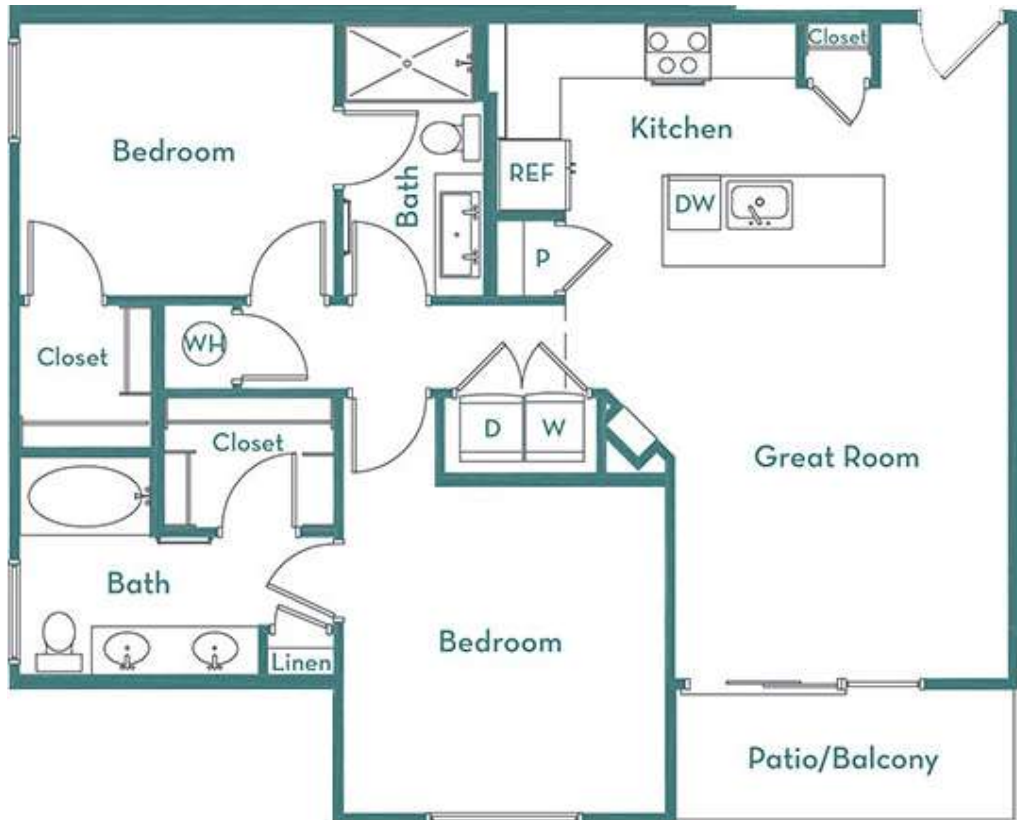

B2

2 BED / 2 BATH

1076

SQ. FT.

pearl  biltmore

2323 E. Highland | Phoenix, AZ 85016

www.pearlbiltmore.com

Floor plans are artist's rendering. All dimensions are approximate. Actual product and specifications may vary in dimension or detail. Not all features are available in every apartment. Prices and availability are subject to change. Please see a representative for details.