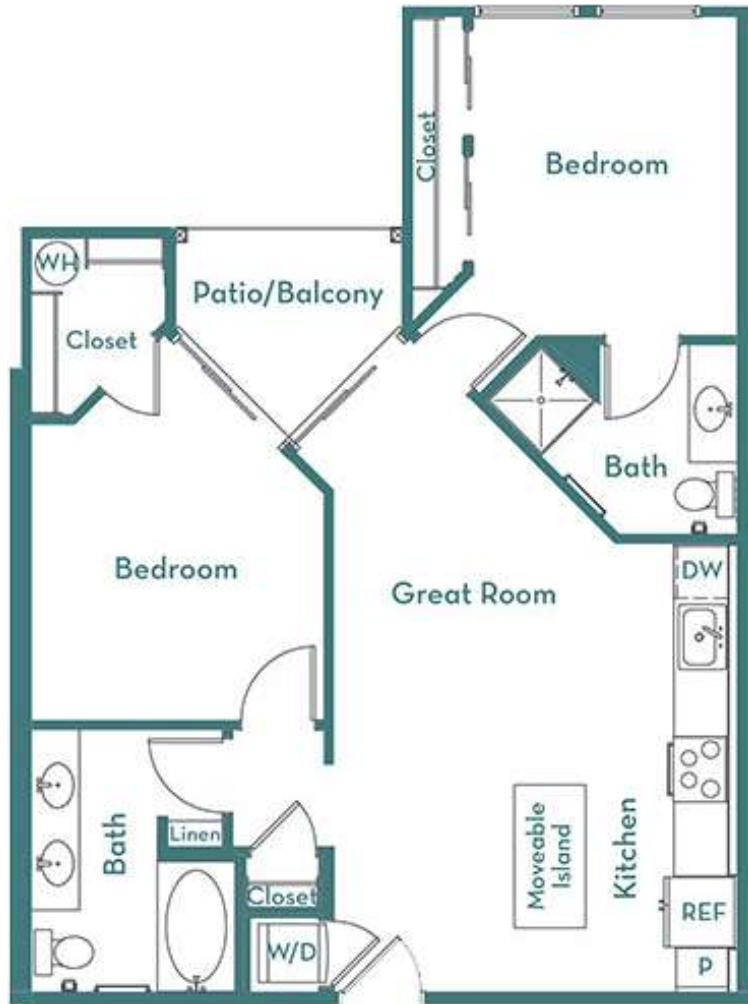

# B1

2 BED / 2 BATH

# 900

SQ. FT.

pearl  biltmore

2323 E. Highland | Phoenix, AZ 85016

[www.pearlbiltmore.com](http://www.pearlbiltmore.com)

Floor plans are artist's rendering. All dimensions are approximate. Actual product and specifications may vary in dimension or detail. Not all features are available in every apartment. Prices and availability are subject to change. Please see a representative for details.