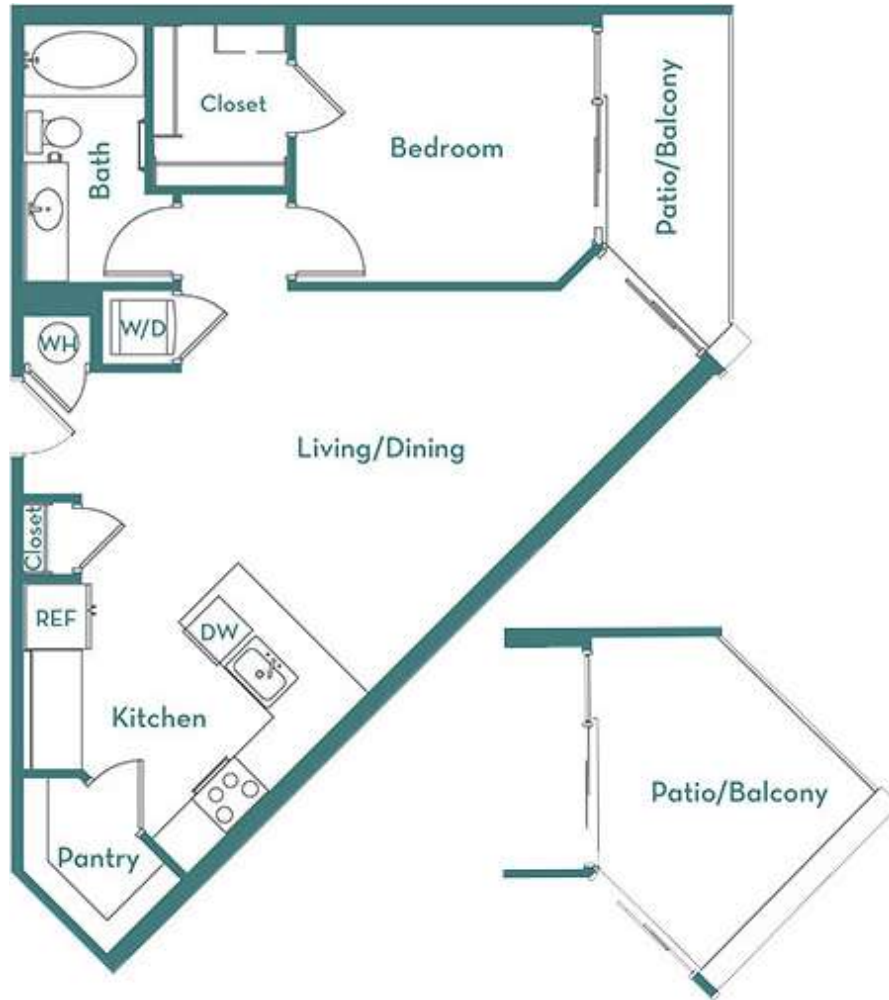

A3

1 BED / 1 BATH

787

SQ. FT.

pearl  biltmore

2323 E. Highland | Phoenix, AZ 85016

www.pearlbiltmore.com

Floor plans are artist's rendering. All dimensions are approximate. Actual product and specifications may vary in dimension or detail. Not all features are available in every apartment. Prices and availability are subject to change. Please see a representative for details.