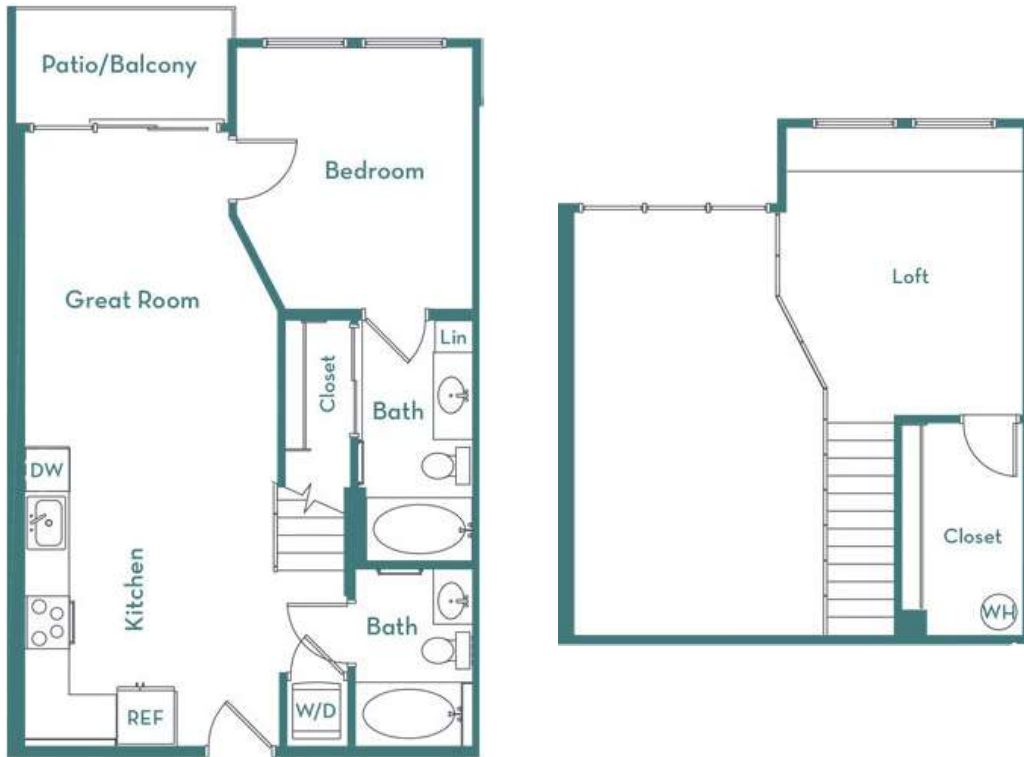

A2L

1 BED / 1 BATH

960

SQ. FT.

pearl  biltmore

2323 E. Highland | Phoenix, AZ 85016

www.pearlbiltmore.com

Floor plans are artist's rendering. All dimensions are approximate. Actual product and specifications may vary in dimension or detail. Not all features are available in every apartment. Prices and availability are subject to change. Please see a representative for details.