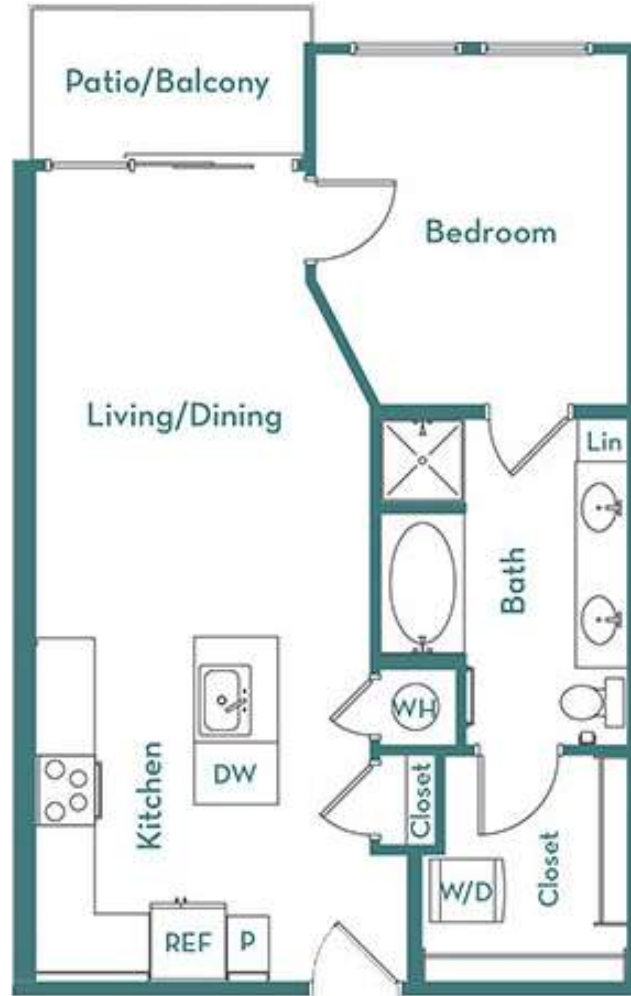

A2.2

1 BED / 1 BATH

708

SQ. FT.

pearl  biltmore

2323 E. Highland | Phoenix, AZ 85016

www.pearlbiltmore.com

Floor plans are artist's rendering. All dimensions are approximate. Actual product and specifications may vary in dimension or detail. Not all features are available in every apartment. Prices and availability are subject to change. Please see a representative for details.