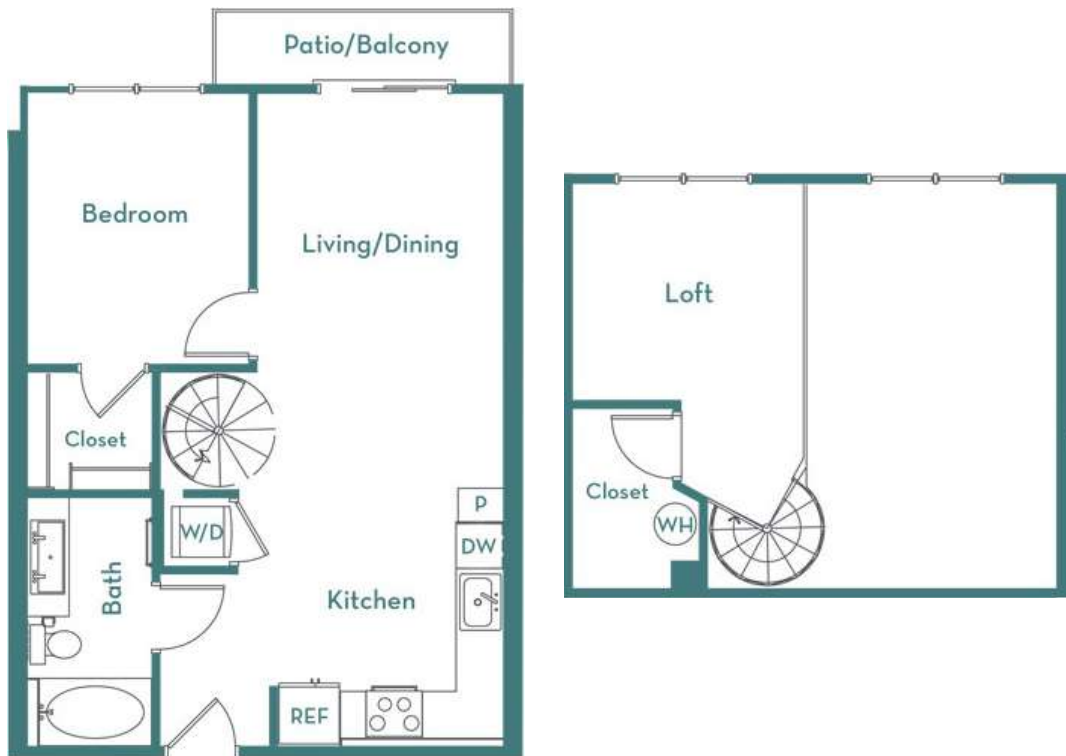

A1L

1 BED / 1 BATH

878

SQ. FT.

pearl  biltmore

2323 E. Highland | Phoenix, AZ 85016

www.pearlbiltmore.com

Floor plans are artist's rendering. All dimensions are approximate. Actual product and specifications may vary in dimension or detail. Not all features are available in every apartment. Prices and availability are subject to change. Please see a representative for details.