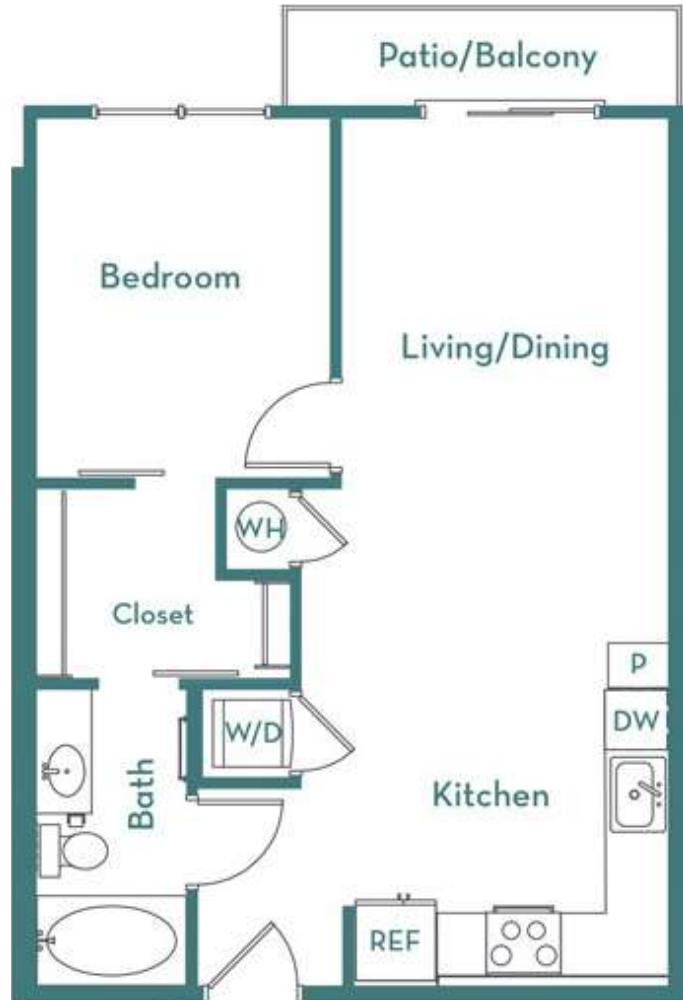

A1.2

1 BED / 1 BATH

660

SQ. FT.

pearl  biltmore

2323 E. Highland | Phoenix, AZ 85016

www.pearlbiltmore.com

Floor plans are artist's rendering. All dimensions are approximate. Actual product and specifications may vary in dimension or detail. Not all features are available in every apartment. Prices and availability are subject to change. Please see a representative for details.