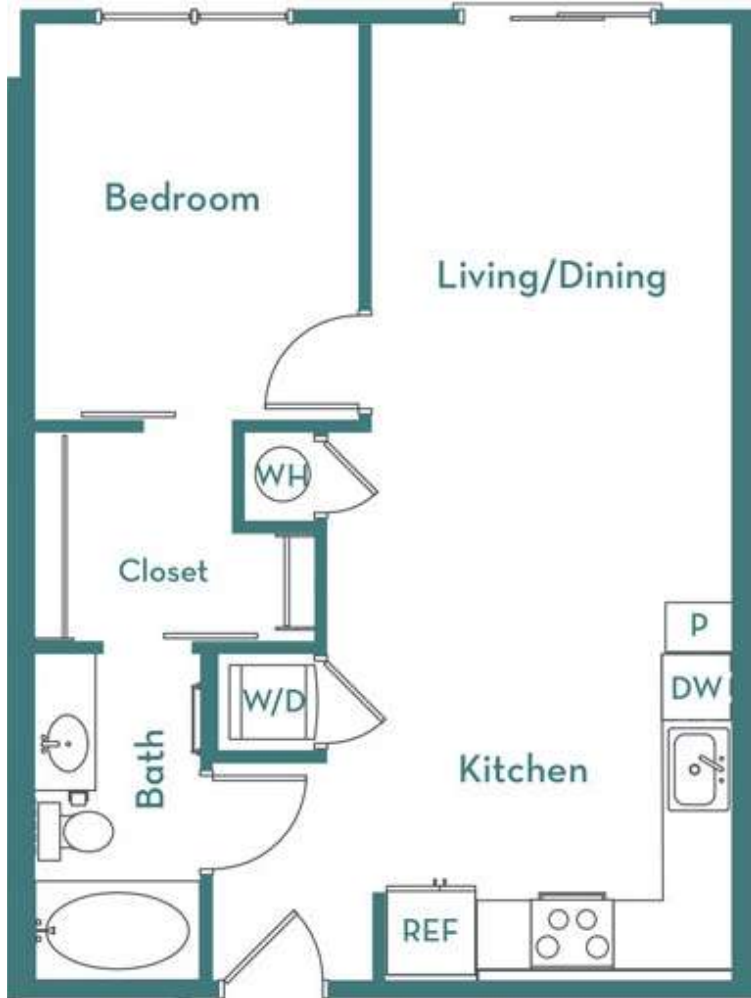

A1.1

1 BED / 1 BATH

660

SQ. FT.

pearl  biltmore

2323 E. Highland | Phoenix, AZ 85016

www.pearlbiltmore.com

Floor plans are artist's rendering. All dimensions are approximate. Actual product and specifications may vary in dimension or detail. Not all features are available in every apartment. Prices and availability are subject to change. Please see a representative for details.